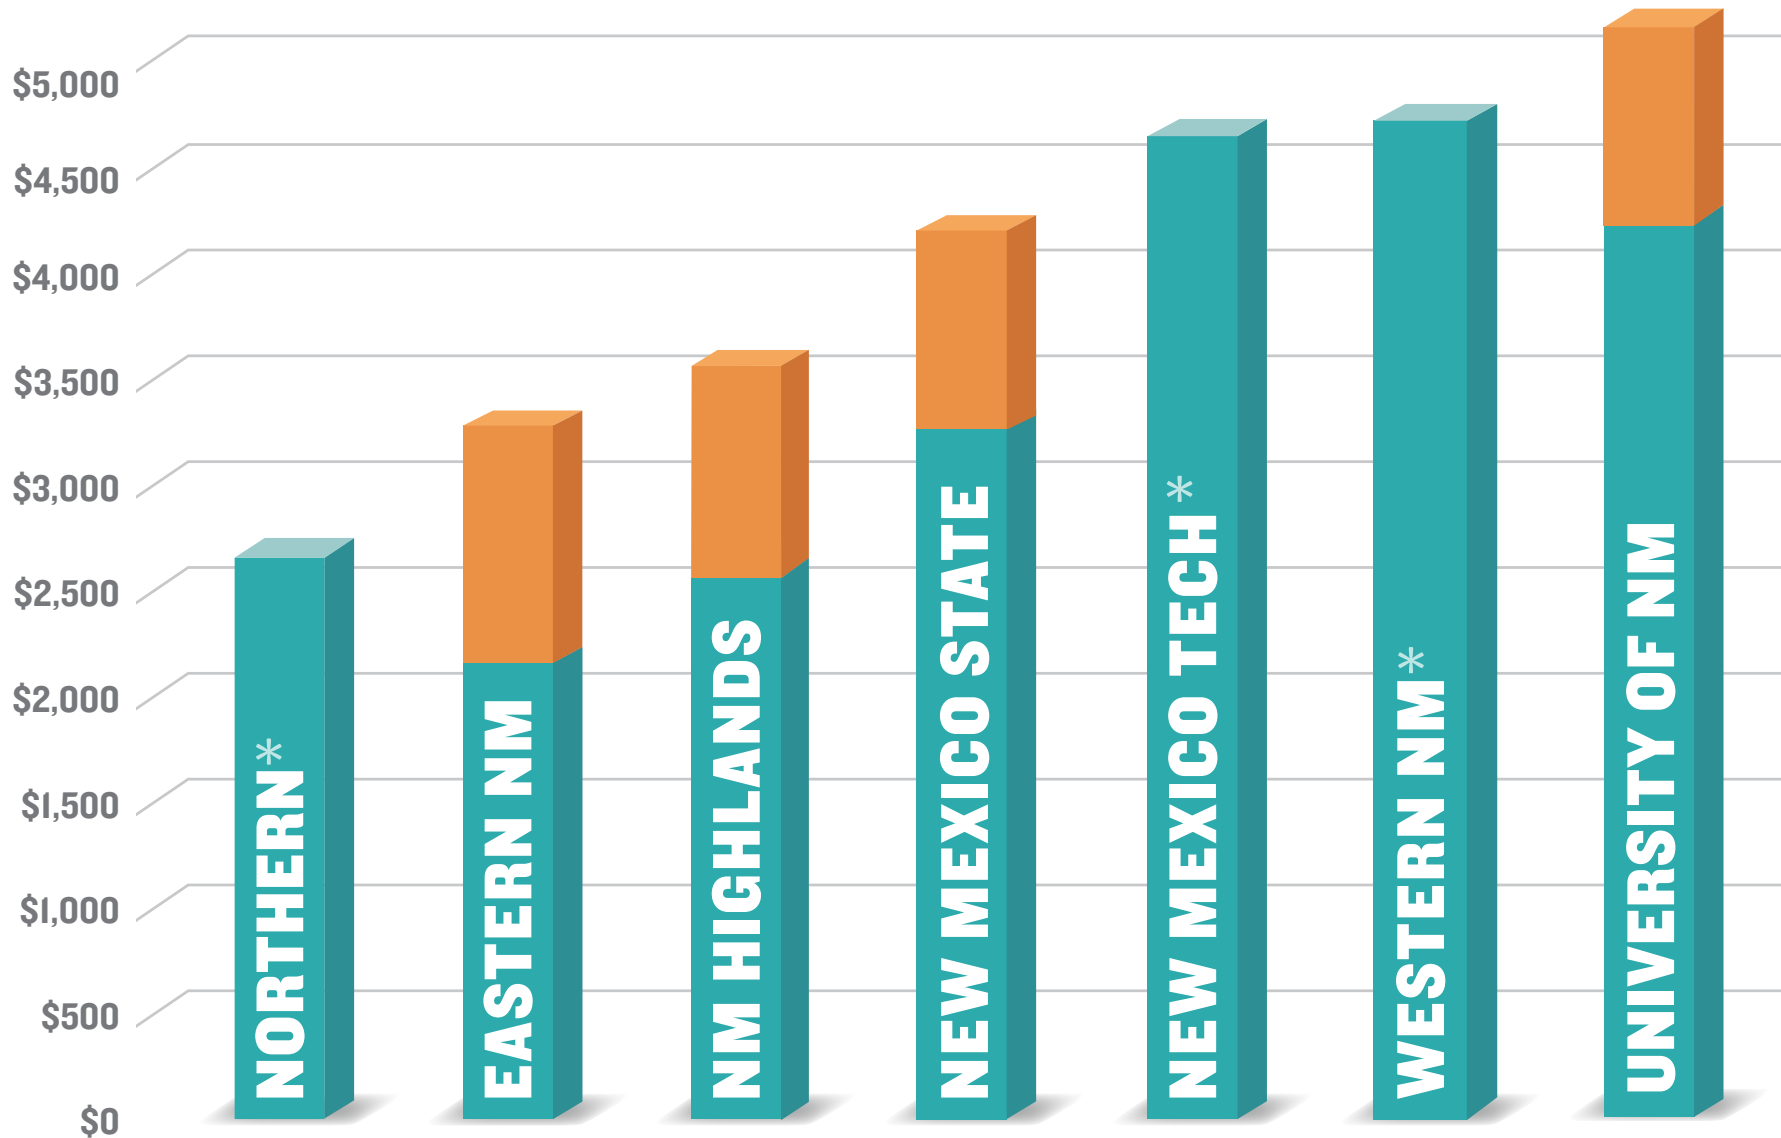

2022-2023

NEW MEXICO PUBLIC COLLEGE / UNIVERSITY TUITION & FEES

[Per semester for in-state, full-time students taking 15 credits]

TUITION

REQUIRED FEES

ADDITIONAL ONLINE OR COURSE-SPECIFIC FEES MAY APPLY

* TUITION & REQUIRED FEES COMBINED