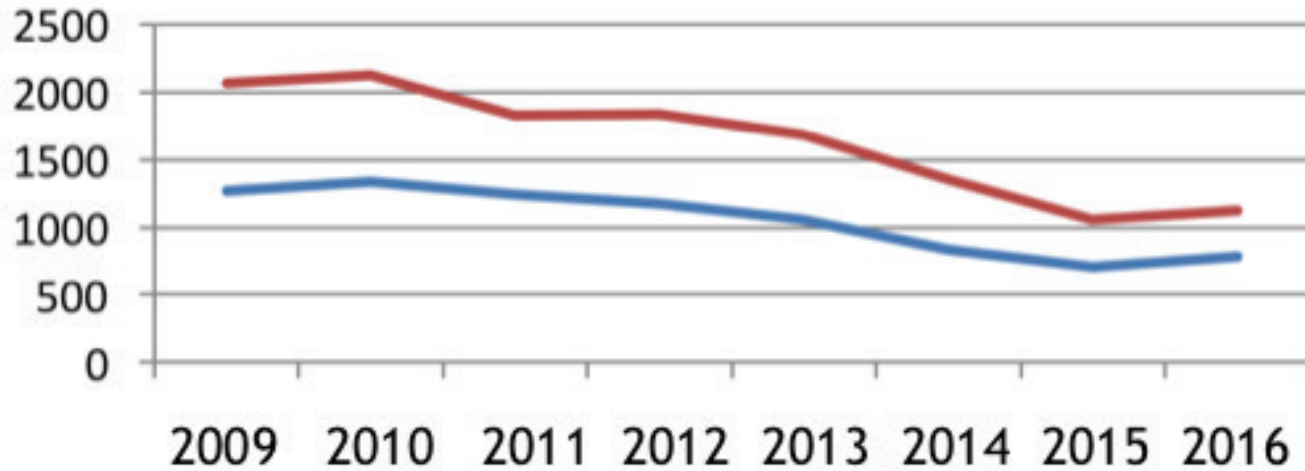

Tuition and Fees

Public Southwestern Four Year Universities, 2016-2017

Rank	School	State	In-state Tuition & Fees (Annual)
1	Northern New Mexico College	NM	4,423
2	Fort Hays State University	KS	4,884
3	Langston University	OK	5,108
4	NM Highlands University	NM	5,400
5	Eastern New Mexico University	NM	5,510
6	Weber State University	UT	5,523
7	Utah Valley State College	UT	5,530
8	Cameron University	OK	5,970
9	Emporia State University	KS	6,179
10	University of Texas-Brownsville	TX	6,224
11	East Central University	OK	6,279
12	Southwestern Oklahoma State University	OK	6,390
13	Northwestern Oklahoma State University	OK	6,391
14	Southeastern Oklahoma State University	OK	6,450
15	Northeastern State University	OK	6,490
16	Southern Utah University	UT	6,530
17	Rogers State University	OK	6,540
18	University of Science & Arts of Oklahoma	OK	6,570
19	Western New Mexico University	NM	6,644
20	University of Central Oklahoma	OK	6,699
21	New Mexico State University *	NM	6,729
22	Utah State University *	UT	6,866
23	NM Institute of Mining and Technology *	NM	6,891
24	Pittsburg State University	KS	6,910
25	Metropolitan State College	CO	6,930
26	University of New Mexico *	NM	6,950

Source: College Board 2016

NORTHERN New Mexico College

Enrollment

Source: Fall 3rd Week Enrollment Registrar's Report

— FTE (10% Increase)

— Headcount (7% Increase)