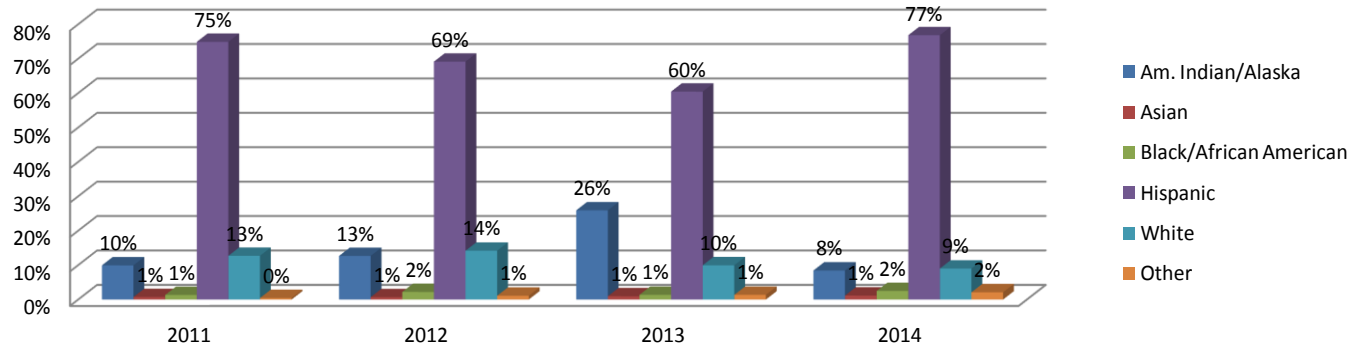

# 4-Year Demographic Data

## Student Demographic Trend data by Ethnicity

Ethnicity	2011	2012	2013	2014
American Indian/Alaska Native	10%	13%	26%	8%
Asian	1%	1%	1%	1%
Black/African American	1%	2%	1%	2%
Hispanic	75%	69%	60%	77%
White	13%	14%	10%	9%
Other	0%	1%	1%	2%