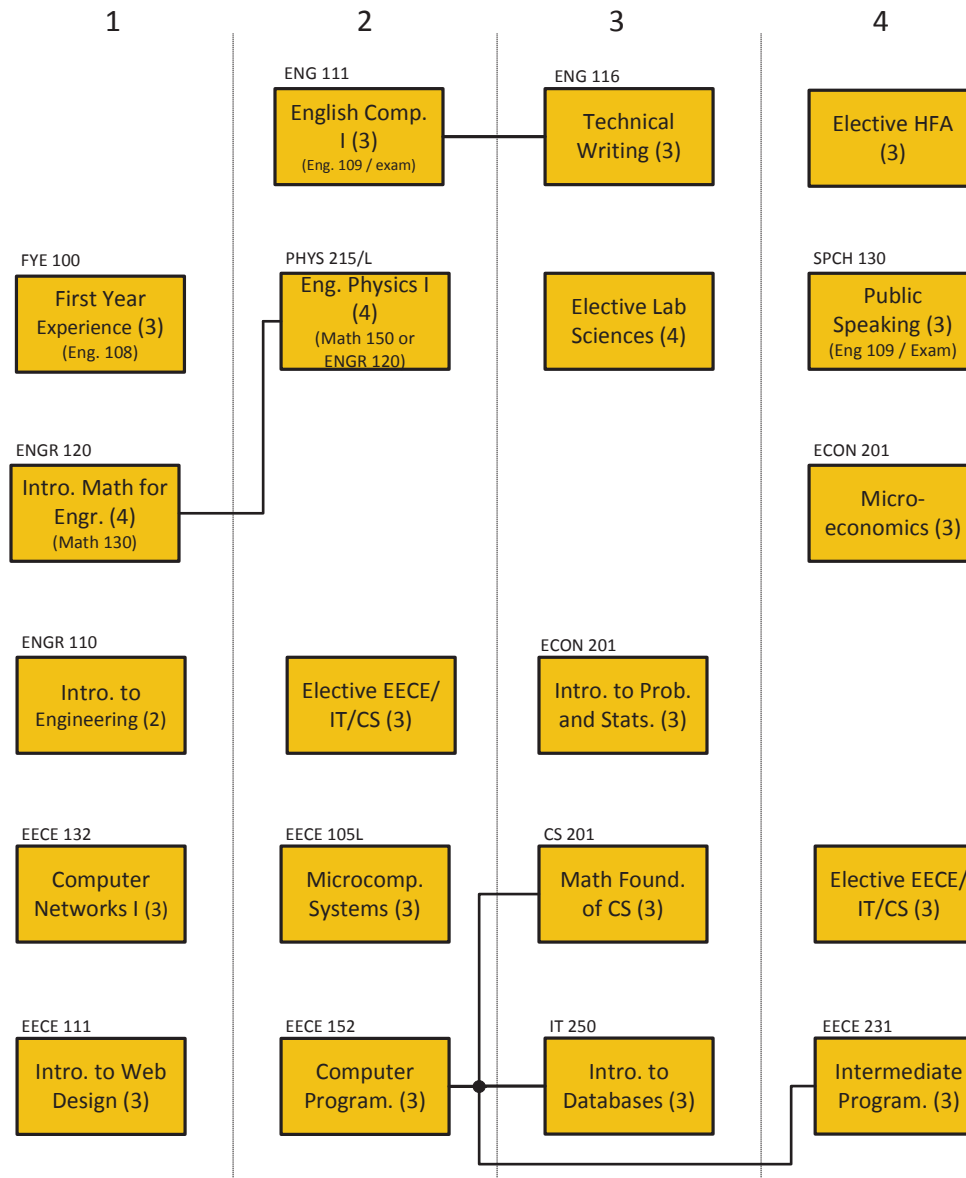

Northern New Mexico College Software Engineering - Associate Program

Semester

MATH SEQUENCE
 Math 102N Basic Algebra
 Math 130 Intermediate Algebra
 Math 150 College Algebra
 Math 155 Trigonometry
 Math 162 Calculus I
 Math 163 Calculus II

ENGLISH SEQUENCE
 Eng 109 Basic English II
 Eng 111 English Composition I
 Eng 116 Technical Writing
 Spch 130 Public Speaking