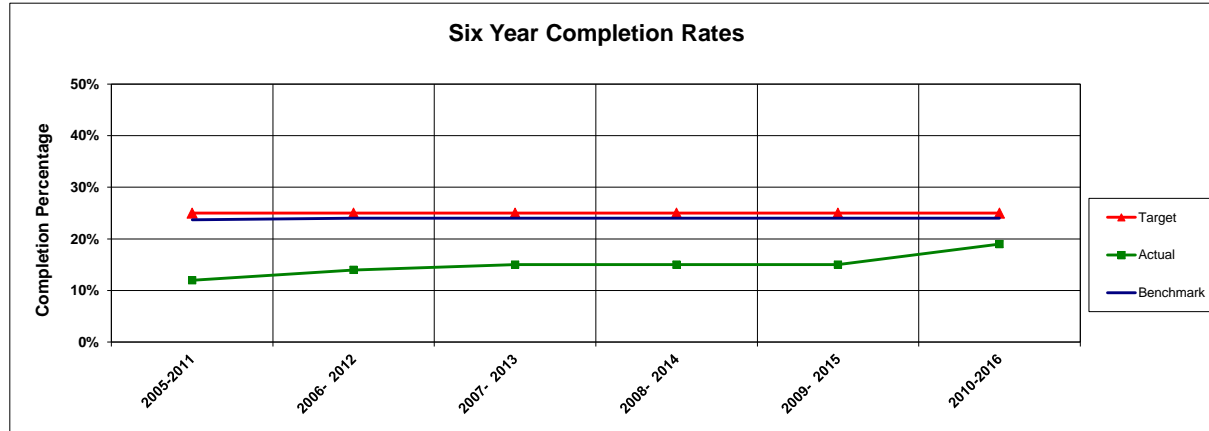

Northern New Mexico College

Completion Measure: Percent of Full-Time, Degree-Seeking, First-Time Freshmen Completing an Academic Program Within Six Years

Graduation After Six Years For Full-Time, First-Time NNMC Freshmen Starting in the Fall

	2000-2006	2001-2007	2002-2008	2003-2009	2004-2010	2005-2011	2006- 2012	2007- 2013	2008- 2014	2009- 2015	2010-2016
Target						25.0%	25.0%	25.0%	25.0%	25.0%	25.0%
Actual						12.0%	14.0%	15.0%	15.0%	15.0%	19.0%
Benchmark						23.7%	24.0%	24.0%	24.0%	24.0%	24.0%